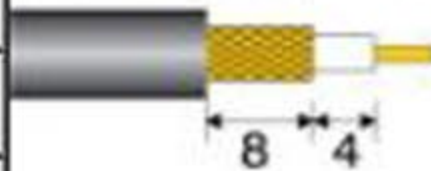

# CST213

RG213, RG214, LMR400, URM67

Stripping distance

3 blades model

For big cable O.D. around  $\varnothing 10.5\text{mm}$  such as RG-213